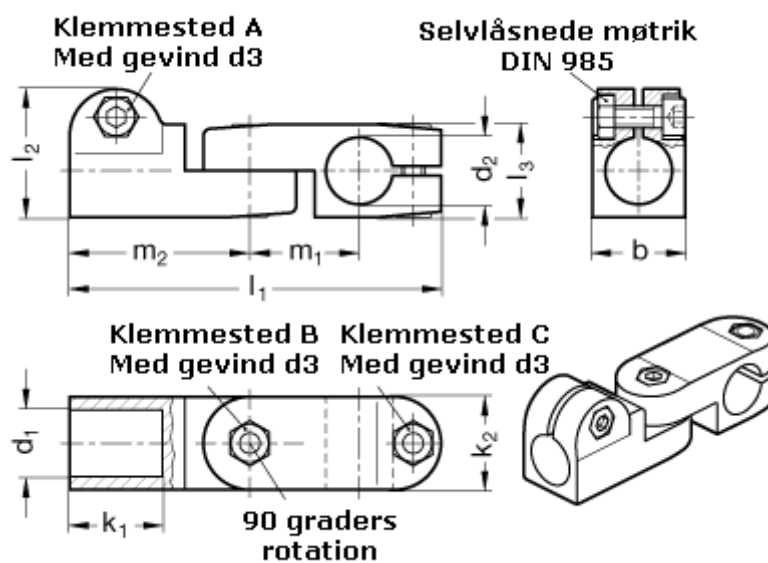

Article number: 20287B16B182SW

Description: E+G swivel clamp
GN287-B16-B18-2-SW

Measures

$b = 25$	$m_1 = 29.5$
$d_1 = B16$	$m_2 = 48.5$
$d_2 = B18$	
$d_3 = M 6$	
$k_1 = 25$	
$k_2 = 25$	
$l_1 = 100$	
$l_2 = 34.5$	